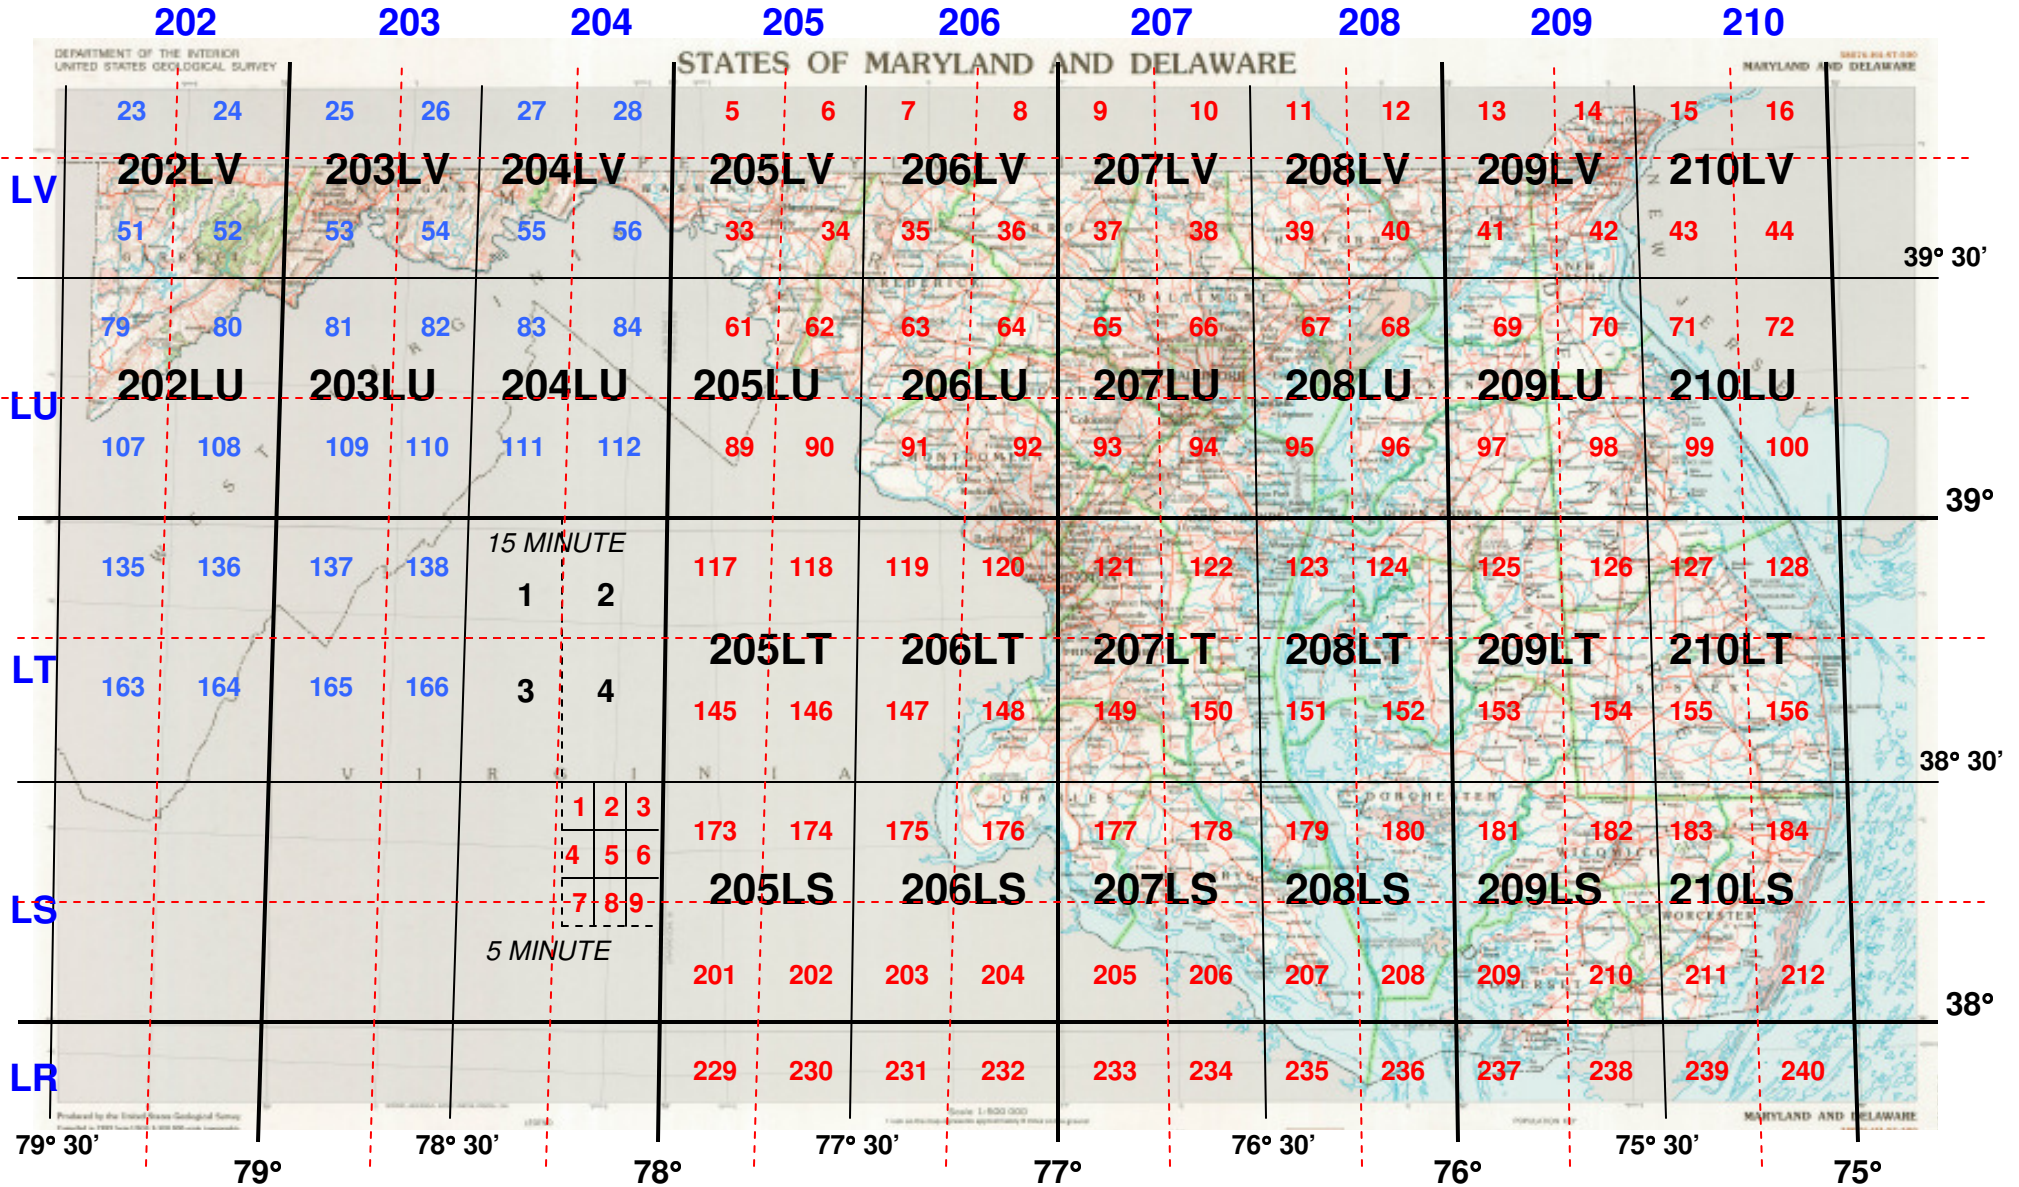

Global Area Reference Grid (GARS) and CAP GRID 30 Minute x 30 Minute Grid

Blue Numbers are CAP **LUK** Grid (Cincinnati Sectional)

Red Numbers are CAP **DCA** Grid (Washington Sectional)